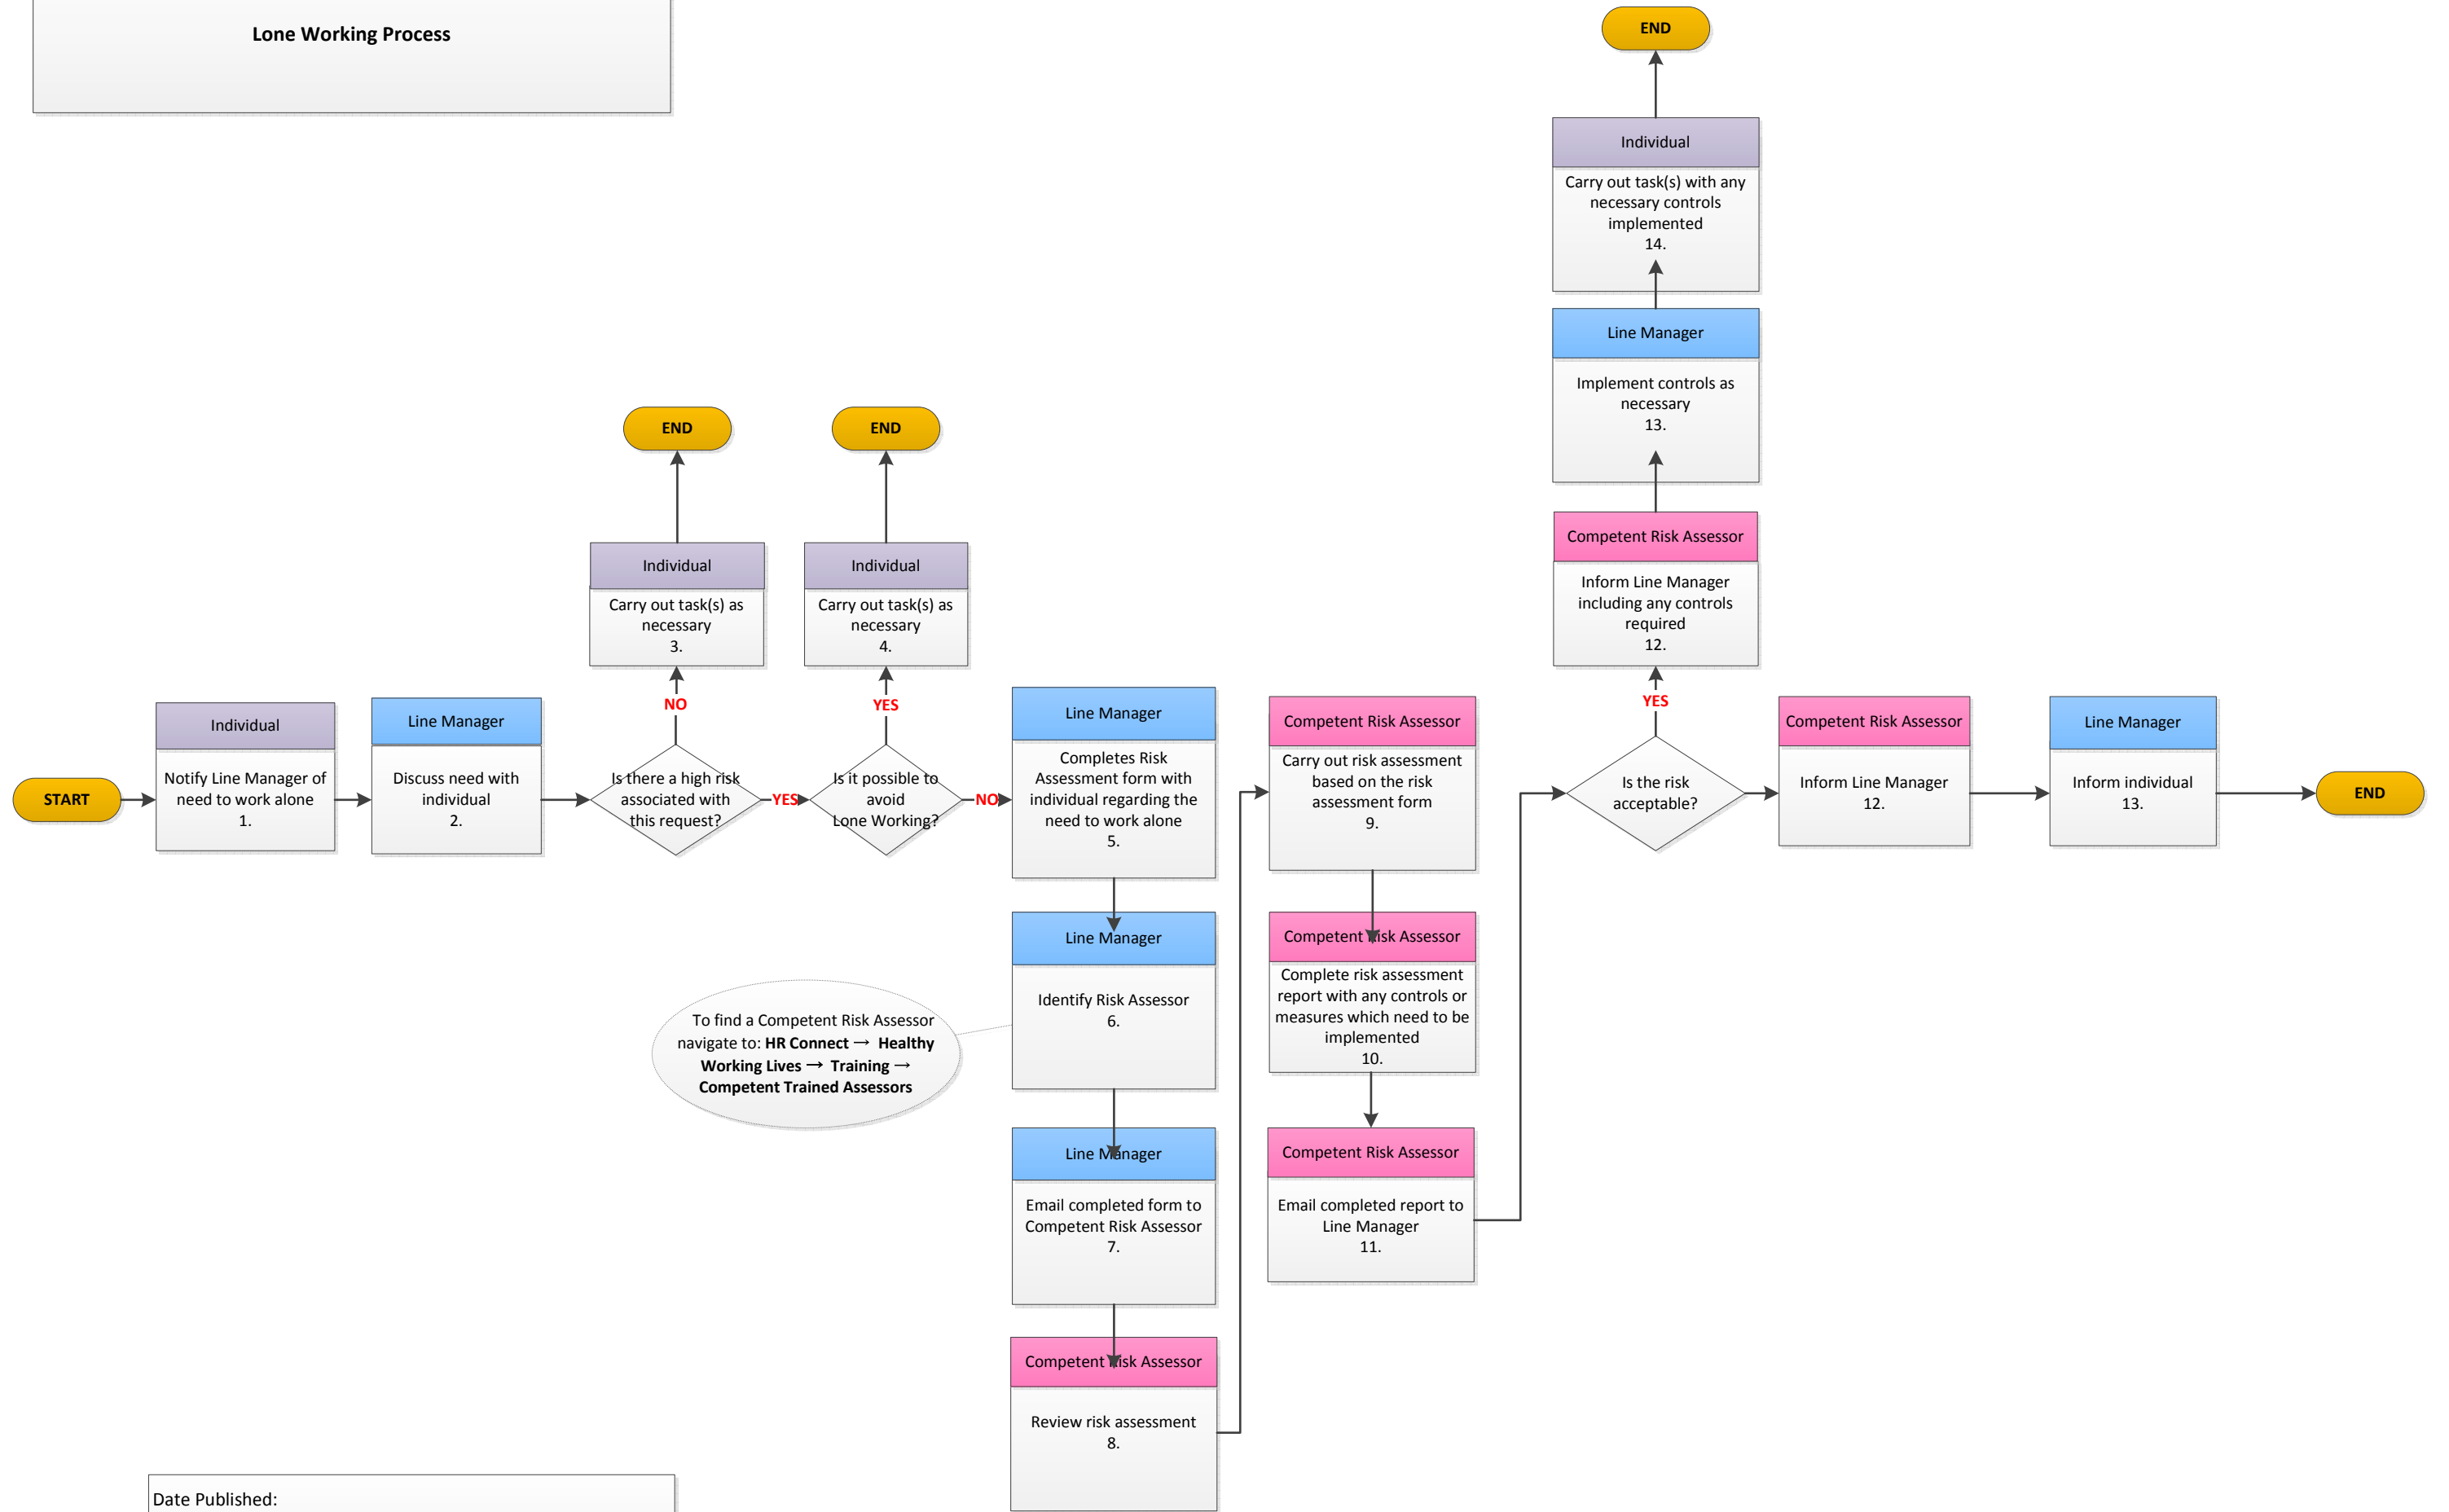

Lone Working Process

To find a Competent Risk Assessor navigate to: **HR Connect** → **Healthy Working Lives** → **Training** → **Competent Trained Assessors**

Date Published:
Version: v.0.1
Author: HR Process Management & Improvement
Owner: